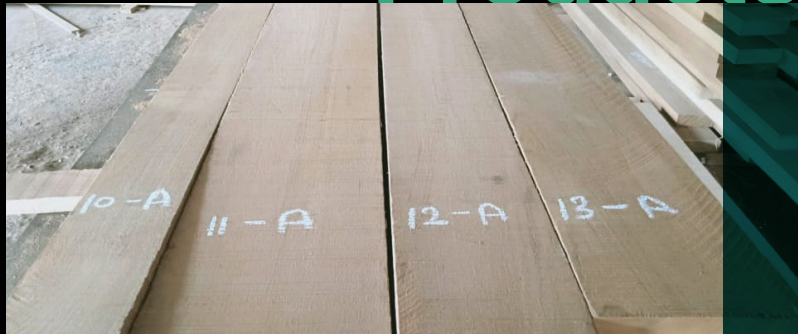

Wood Products

Euroforest provides you **wood from all around the world** with firm delivery timing our exports regions and products as below:

1) Asia: Malaysian Yellow & red Meranti, Burmese Teak, Indian Teak, and Indian plantation Teak.

2) North America: Red Oak, Ash, Walnut, Maple & SPF

3) South America: Eucalyptus, Radiata Pine, Eliote Pine, Garapa, & Brazilian Teak.

4) African: Iroko, Sapelli, Okoume, Mixed redwood, Tali, Plantation Teak, Debema, Savana, and some other redwoods.

Leading exporter and producer of sawn timber

www.euro-forest.com